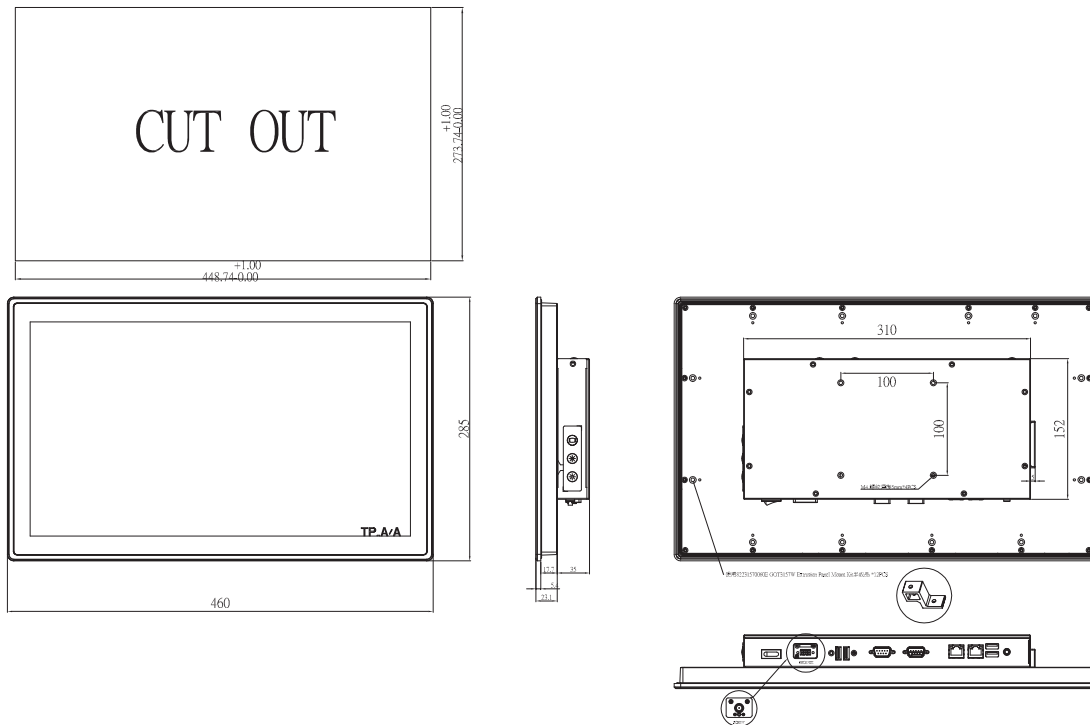

Specifications

I/O Connector	2 x RS-232/422/485 (COM 1/2) 1 x switch for power on/off (ATX) 1 x audio (Line-out) 2 x USB 3.0 2 x USB 2.0 2 x 10/100/1000 Mbps Ethernet (Intel® i210-IT)
TPM	N/A
Expansion Interface	1 x full-size PCI Express Mini Card slot with mSATA 1 x full-size PCI Express Mini Card slot with SIM
Touchscreen	Projected capacitive multi-touch
Power Supply	1. DC version: 12 to 36 VDC 2. AC version: 12 VDC 60W adapter
Power Consumption	48 W
Dimensions	460.8 mm (18.11") (W) x 58.5 mm (2.3") (D) x 285 mm (11.22") (H)
Packing Dimensions	600 mm (23.58") (W) x 195 mm (7.67") (D) x 500 mm (19.68") (H)
Weight (net/gross)	5.8 kg (12.8 lb)/8.2 kg (18.1 lb)
Environment	Operating temperature: 0°C to +40°C (+32°F to +104°F) Relative humidity: 20% to 90% @ +40°C; non-condensing Operation vibration: 1G, 10 to 500 Hz, random for CFast™
Certificate	CE

Packing List

- 1 x GOT3187WL-834-PCT
- 1 x Driver CD
- 1 x Adapter (GOT3187WL-834-PCT-J)
- 1 x Phoenix connector (GOT3187WL-834-PCT-DC, 12 to 36 VDC)
- 1 x Panel mount kit

Dimensions