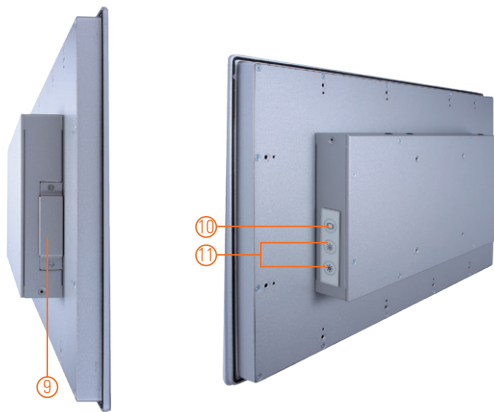

GOT3187WL-834-PCT

18.5" WXGA TFT Multi-touch Panel Computer with Intel® Celeron® Processor J1900 (0°C to +40°C)

Features

- 18.5" WXGA projected capacitive multi-touch wide screen
- Fanless design with Intel® Celeron® Processor J1900
- 2.5" 7/9.5 mm SATA HDD & CFast™ or mSATA
- 3G, WLAN module & antennas (optional)
- 2 GbE LANs, 2 USB 3.0, 2 USB 2.0 and 2 COM
- IP65 aluminum front bezel
- Supports panel mount and optional VESA arm/desktop stand/wall mount
- 0°C to +40°C wide operating temperature range
- Adjust RS-232/422/485 setting via BIOS

▲ Rear view

1. Power switch
2. Terminal block for DC power input
3. USB 2.0 x 2
4. COM 1 (RS-232/422/485)
5. COM 2 (RS-232/422/485)
6. Ethernet x 2
7. USB 3.0 x 2
8. Audio (Line-out)
9. CFast™
10. Backlight switch
11. Brightness adjustment

Introduction

The GOT3187WL-834-PCT adopts an 18.5-inch WXGA LCD and supports Intel® Bay Trail-D processor. The Lite rugged industrial panel PC supports low power Intel® Celeron® processor J1900. It also provides two PCI Express Mini card slots for 3G, wireless network connectivity. This 18.5" multi-touch panel computer is suitable for transportation, heavy-duty industry, smart factory automation, and oil pipe monitoring systems.

18.5-inch WXGA LCD with Projected Capacitive Multi-touch

The 18.5" WXGA touch panel PC supports 250 nits brightness and can display contents in HD resolution. With projected capacitive multi-touch screen, users can operate the device more directly and friendly. The hardness of touch glass surface is up to 7h for anti-scratch purpose.