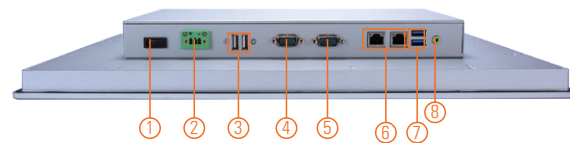

GOT3187WL-834-PCT

18.5" WXGA TFT Multi-touch Panel Computer with Intel® Celeron® Processor J1900 (0°C to +40°C)

Features

- 18.5" WXGA projected capacitive multi-touch wide screen
- Fanless design with Intel® Celeron® Processor J1900
- 2.5" 7/9.5 mm SATA HDD & CFast™ or mSATA
- 3G, WLAN module & antennas (optional)
- 2 GbE LANs, 2 USB 3.0, 2 USB 2.0 and 2 COM
- IP65 aluminum front bezel
- Supports panel mount and optional VESA arm/desktop stand/wall mount
- 0°C to +40°C wide operating temperature range
- Adjust RS-232/422/485 setting via BIOS

▲ Rear view

1. Power switch
2. Terminal block for DC power input
3. USB 2.0 x 2
4. COM 1 (RS-232/422/485)
5. COM 2 (RS-232/422/485)
6. Ethernet x 2
7. USB 3.0 x 2
8. Audio (Line-out)
9. CFast™
10. Backlight switch
11. Brightness adjustment

Introduction

The GOT3187WL-834-PCT adopts an 18.5-inch WXGA LCD and supports Intel® Bay Trail-D processor. The Lite rugged industrial panel PC supports low power Intel® Celeron® processor J1900. It also provides two PCI Express Mini card slots for 3G, wireless network connectivity. This 18.5" multi-touch panel computer is suitable for transportation, heavy-duty industry, smart factory automation, and oil pipe monitoring systems.

18.5-inch WXGA LCD with Projected Capacitive Multi-touch

The 18.5" WXGA touch panel PC supports 250 nits brightness and can display contents in HD resolution. With projected capacitive multi-touch screen, users can operate the device more directly and friendly. The hardness of touch glass surface is up to 7h for anti-scratch purpose.