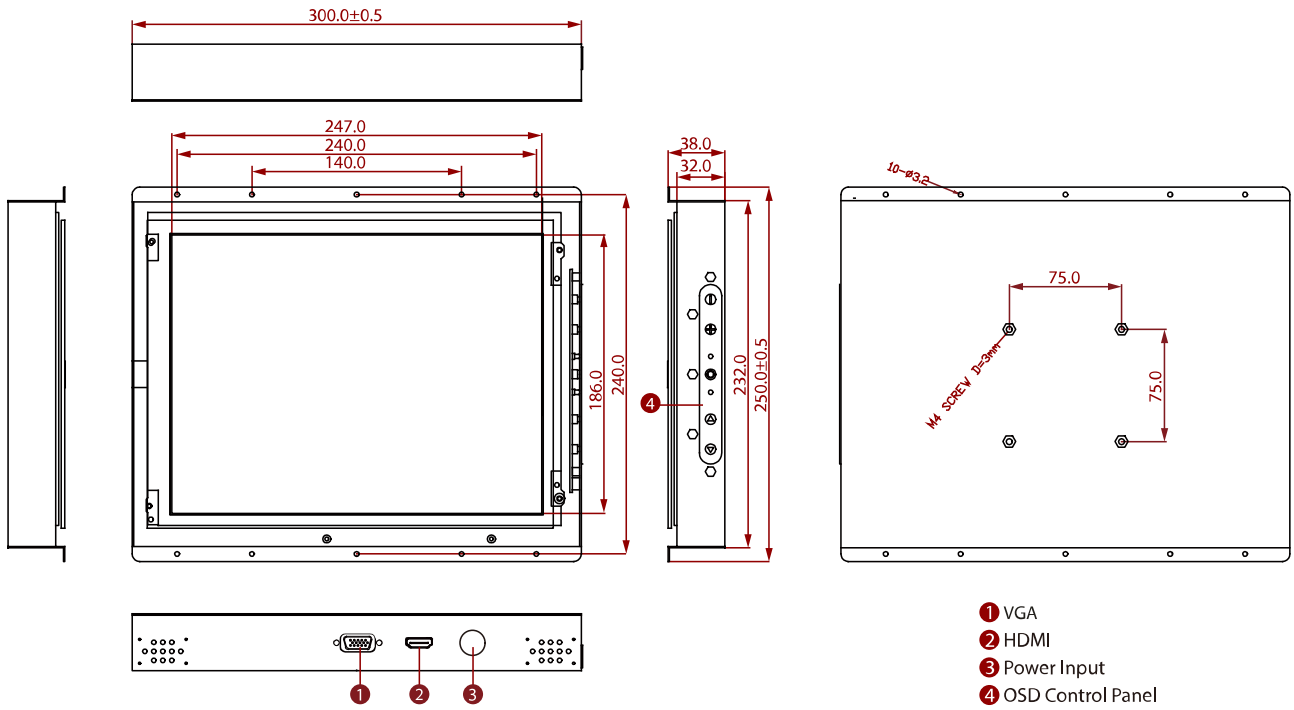

## 12.1" Open Frame High Brightness Display

### KEY FEATURES

- 12.1", 800 x 600
- VGA and HDMI input
- Open frame
- VESA mount
- High brightness

### SPECIFICATIONS

Display	
<b>Resolution</b>	800x600
<b>Contrast Ratio</b>	700:1
<b>Display Color</b>	16.2M Colors
<b>Active Area</b>	246x184.5 mm
<b>Size</b>	12.1 inches
<b>Panel Brightness</b>	1000.0 nits
<b>View Angles</b>	80,80,75,65
<b>Touch / Glass</b>	Resistive Touch Screen (Optional) Protection Glass w/o Touch Function (Optional) SAW Touch (Surface Acoustic Wave) (Optional)
Environment	
<b>Operating Humidity</b>	10% to 90% RH, Non-Condensing
<b>Storage Temperature</b>	-10°C to 60°C
<b>Operating Temperature</b>	0°C to 50°C
Certification	
<b>Certification</b>	CE, FCC
IO Ports	
<b>USB Port</b>	1 x USB for Touch Screen (Optional)
<b>Audio</b>	Audio line in (3.5mm) (Optional) 2 x Speaker (Optional)
<b>Video</b>	1 x VGA 1 x HDMI (Optional) 1 x DVI (Optional)
Mechanical	
<b>Dimension</b>	300 x 250 x 38 mm
<b>Enclosure</b>	Metal
<b>Mounting</b>	VESA Mount/ Rear Mount
<b>Cooling System</b>	Fanless Design
Accessory	
<b>Accessory</b>	1 x VGA cable 1 x HDMI cable 100~240V AC to DC Adapter Power Cord Manual VESA screws(Varies by product)
<b>Optional Accessory</b>	Remote Controller (Optional,Varies by product)
Power	
<b>Power Rating</b>	12V DC in 24V DC in (optional)
Control	

**DIMENSIONS** UNIT:MM

**NOTE**

1. This is a simplified drawing and some components are not marked in detail.
2. Please contact our sales representative if you need further product information.
3. All specifications are subject to change without prior notice.
4. The product shown in this datasheet is a standard model. For diagrams that contain customized or optional I/O, please contact the Winmate Sales Team for more information.