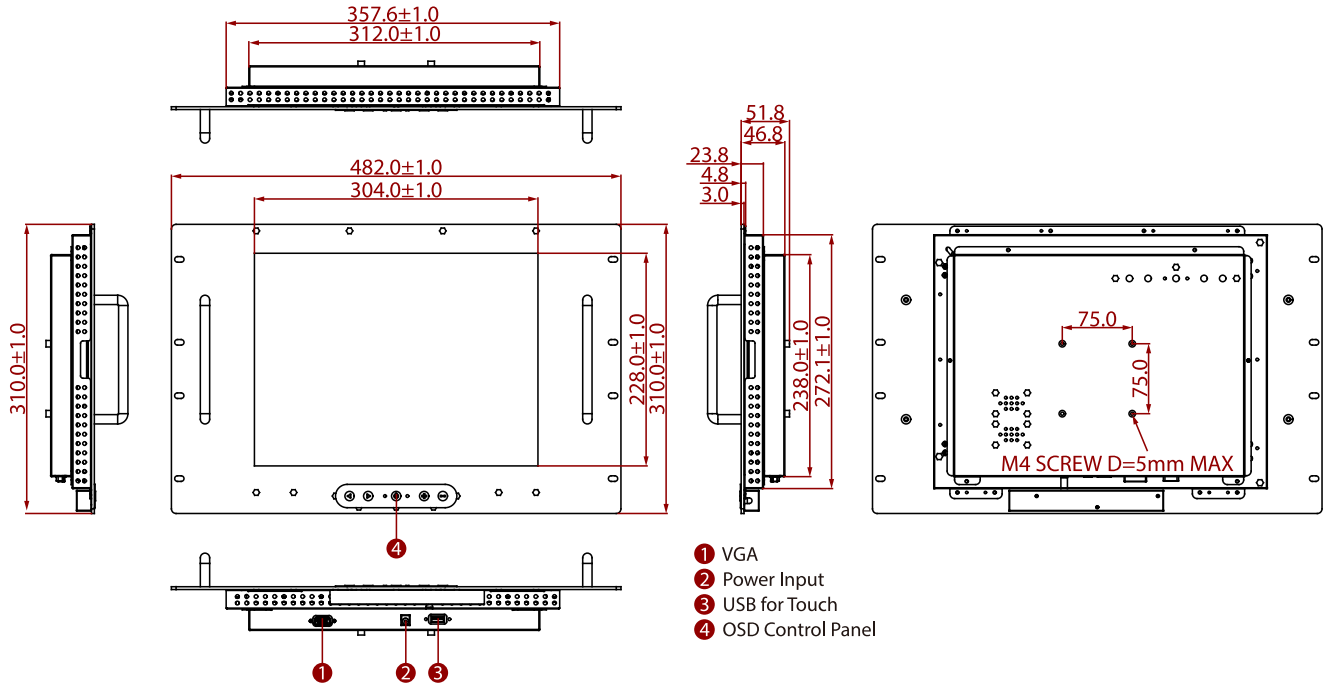

R15L600-RKC3

15" Rack Mount Display

KEY FEATURES

- 15", 1024 x 768, Rack Mount Display
- VGA and HDMI input
- Rack mount
- VESA mount

SPECIFICATIONS

Display	
Resolution	1024x768
Contrast Ratio	2000:1
Display Color	16.2M Colors
Active Area	304.1x228.1 mm
Size	15.0 inches
Panel Brightness	300.0 nits
View Angles	88,88,88,88
Touch / Glass	Resistive Touch Screen Protection Glass w/o Touch Function (Optional) SAW Touch (Surface Acoustic Wave) (Optional)
Environment	
Operating Humidity	10% to 90% RH, Non-Condensing
Storage Temperature	-10°C to 60°C
Operating Temperature	0°C to 50°C
Certification	
Certification	CE, FCC
IO Ports	
USB Port	1 x USB for Touch Screen
Audio	Audio line in (3.5mm) (Optional) 2 x Speaker (Optional)
Video	1 x VGA 1 x HDMI (Optional) 1 x DVI (Optional)
Mechanical	
Dimension	482 x 310 x 51.8 mm
Enclosure	Metal Housing with Aluminum Bezel
Mounting	VESA Mount/Rack Mount
Cooling System	Fanless Design
Accessory	
Accessory	1 x VGA cable 1 x HDMI cable 100~240V AC to DC Adapter Power Cord Manual VESA screws(Varies by product)
Optional Accessory	Remote Controller (Optional,Varies by product)
Power	
Power Rating	12V DC in 24V DC in (optional)
Control	

DIMENSIONS UNIT:MM

NOTE

1. This is a simplified drawing and some components are not marked in detail.
2. Please contact our sales representative if you need further product information.
3. All specifications are subject to change without prior notice.
4. The product shown in this datasheet is a standard model. For diagrams that contain customized or optional I/O, please contact the Winmate Sales Team for more information.