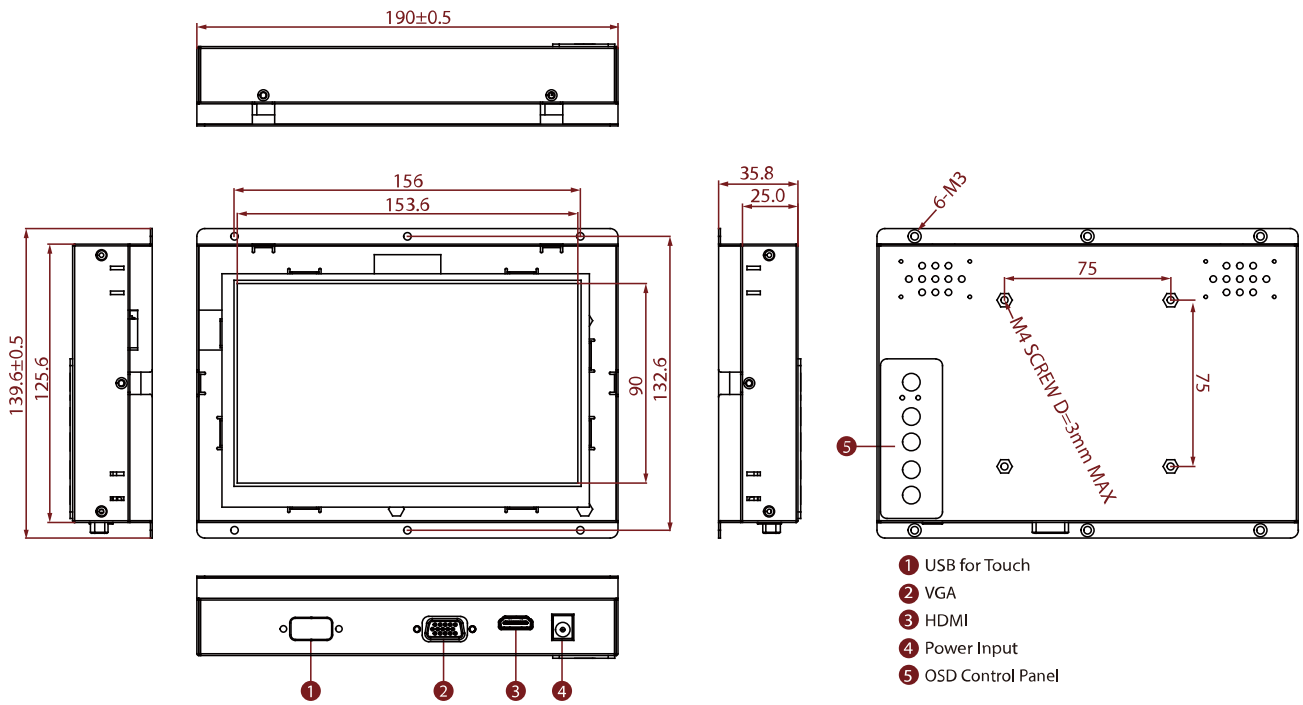

W07T700-OFO1HB

7" Open Frame High Brightness Display

KEY FEATURES

- 7", 1024 x 600
- VGA and HDMI input
- Open frame
- VESA mount
- High brightness

SPECIFICATIONS

Display			
Resolution	1024x600	Size	7.0 inches
Contrast Ratio	700:1	Panel Brightness	1000.0 nits
Display Color	16.2M Colors	View Angles	75,75,75,70
Active Area	153.6x90 mm	Touch / Glass	Resistive Touch Screen (Optional) Protection Glass w/o Touch Function (Optional)
Environment			
Operating Humidity	10% to 90% RH, Non-Condensing	Operating Temperature	0°C to 50°C
Storage Temperature	-10°C to 60°C		
Certification			
Certification	CE, FCC		
IO Ports			
USB Port	1 x USB for Touch Screen (Optional)	Video	1 x VGA 1 x HDMI (Optional) 1 x DVI (Optional)
Audio	Audio line in (3.5mm) (Optional) 2 x Speaker (Optional)		
Mechanical			
Dimension	139.6 x 176 x 33 mm	Mounting	VESA Mount/ Rear Mount
Enclosure	Metal	Cooling System	Fanless Design
Accessory			
Accessory	1 x VGA cable 1 x HDMI cable 100~240V AC to DC Adapter Power Cord Manual VESA screws(Varies by product)	Optional Accessory	Remote Controller (Optional,Varies by product)
Power			
Power Rating	12V DC in		
Control			
Button	5 Keys: -, +, Power, Esc, Enter		

DIMENSIONS UNIT:MM

NOTE

1. This is a simplified drawing and some components are not marked in detail.
2. Please contact our sales representative if you need further product information.
3. All specifications are subject to change without prior notice.
4. The product shown in this datasheet is a standard model. For diagrams that contain customized or optional I/O, please contact the Winmate Sales Team for more information.