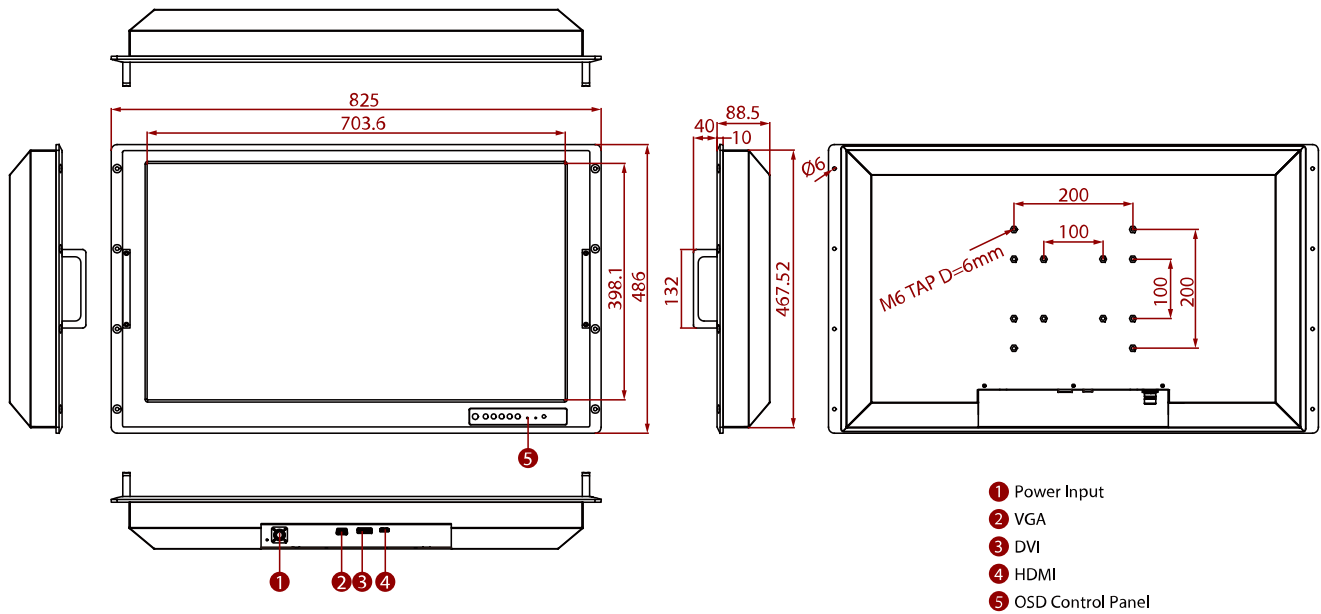

Control

Button	7 key: Power Decrease Increase Exit/ Auto Menu Day/ Night Lock/ Unlock

DIMENSIONS UNIT:MM

NOTE

1. This is a simplified drawing and some components are not marked in detail.
2. If you require an external test report, Winmate will charge an NRE fee.
3. Please contact our sales representative if you need further product information.
4. All specifications are subject to change without prior notice.
5. The product shown in this datasheet is a standard model. For diagrams that contain customized or optional I/O, please contact the Winmate Sales Team for more information.