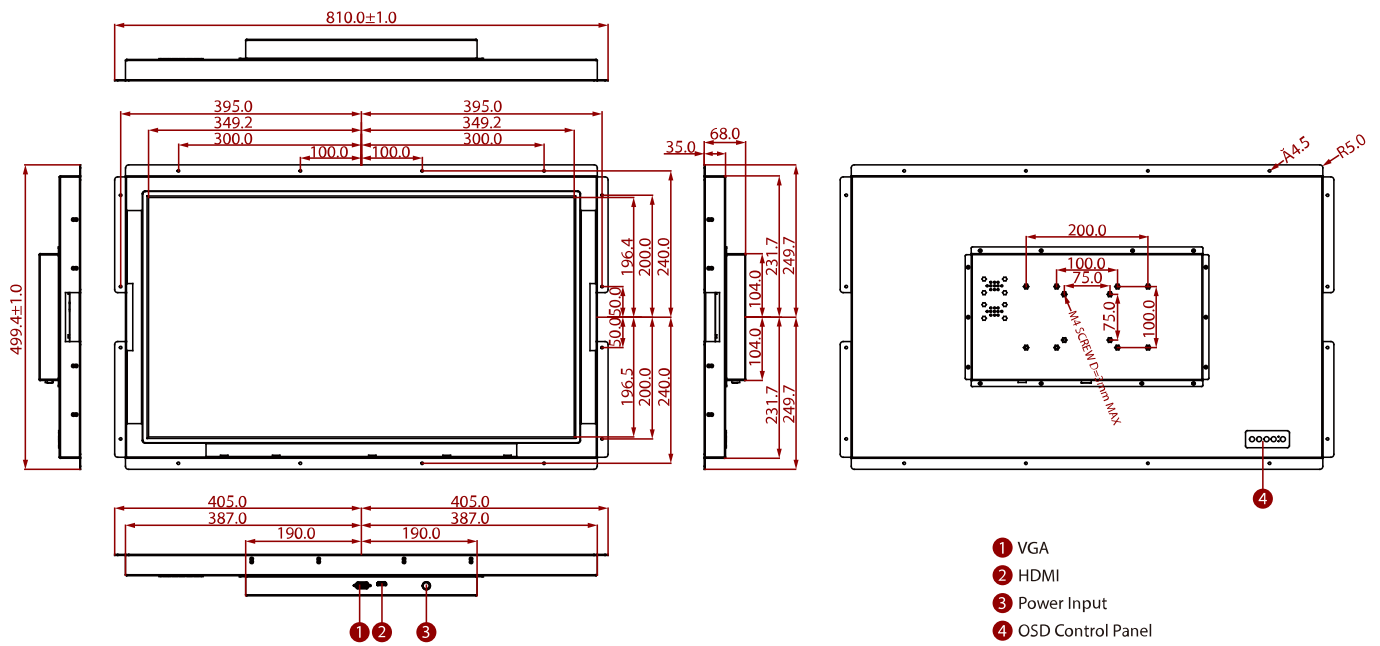

DIMENSIONS UNIT:MM

NOTE

1. This is a simplified drawing and some components are not marked in detail.
2. Please contact our sales representative if you need further product information.
3. All specifications are subject to change without prior notice.
4. The product shown in this datasheet is a standard model. For diagrams that contain customized or optional I/O, please contact the Winmate Sales Team for more information.